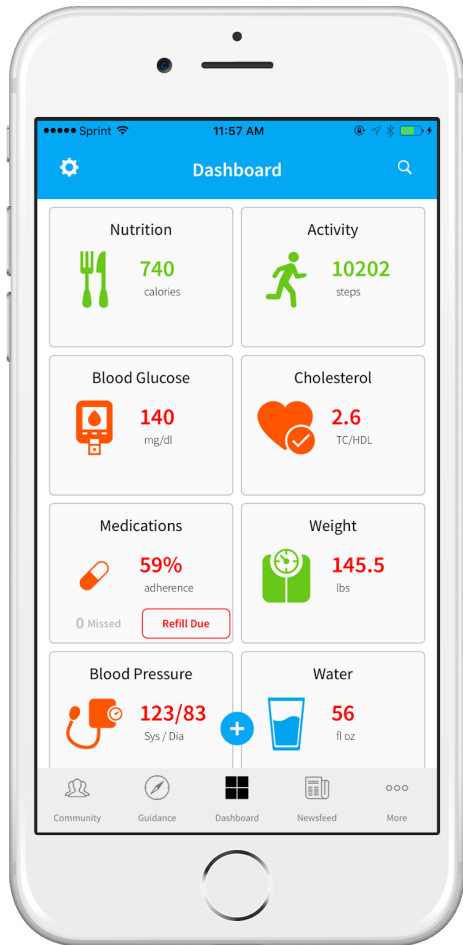

Wellocity App is compatible with iOS and Android Phones

Devices and Minimum Versions of Operating Systems

iPhones only - iOS 11.0 or later	Phones only - Android 4.4 and up
----------------------------------	----------------------------------

Supported mHealth Devices

<ul style="list-style-type: none"> • FitBit activity bands and weigh scales • Apple watch and all devices that sync to Apple Healthkit • Withings (Nokia) activity bands and weigh scales 	<ul style="list-style-type: none"> • FitBit bands and weigh scales • Withings (Nokia) activity bands and weigh scales.
--	--