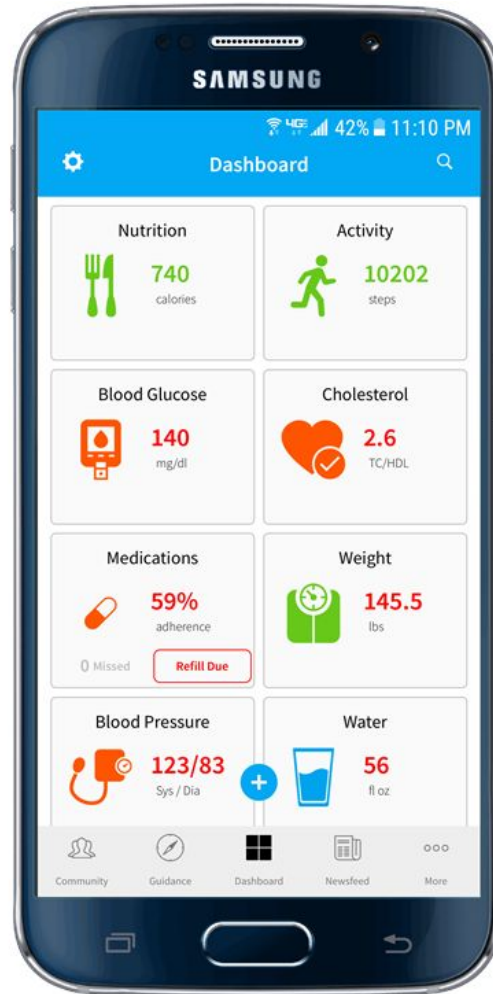

Wellocity App is compatible with iOS and Android Phones

Devices and Minimum Versions of Operating Systems

iPhones only - iOS 11.0 or later	Phones only - Android 4.4 and up
----------------------------------	----------------------------------

Supported mHealth Devices

<ul style="list-style-type: none"> • FitBit activity bands and weigh scales • Apple watch and all devices that sync to Apple Healthkit • Withings (Nokia) activity bands and weigh scales 	<ul style="list-style-type: none"> • FitBit bands and weigh scales • Withings (Nokia) activity bands and weigh scales.
--	--